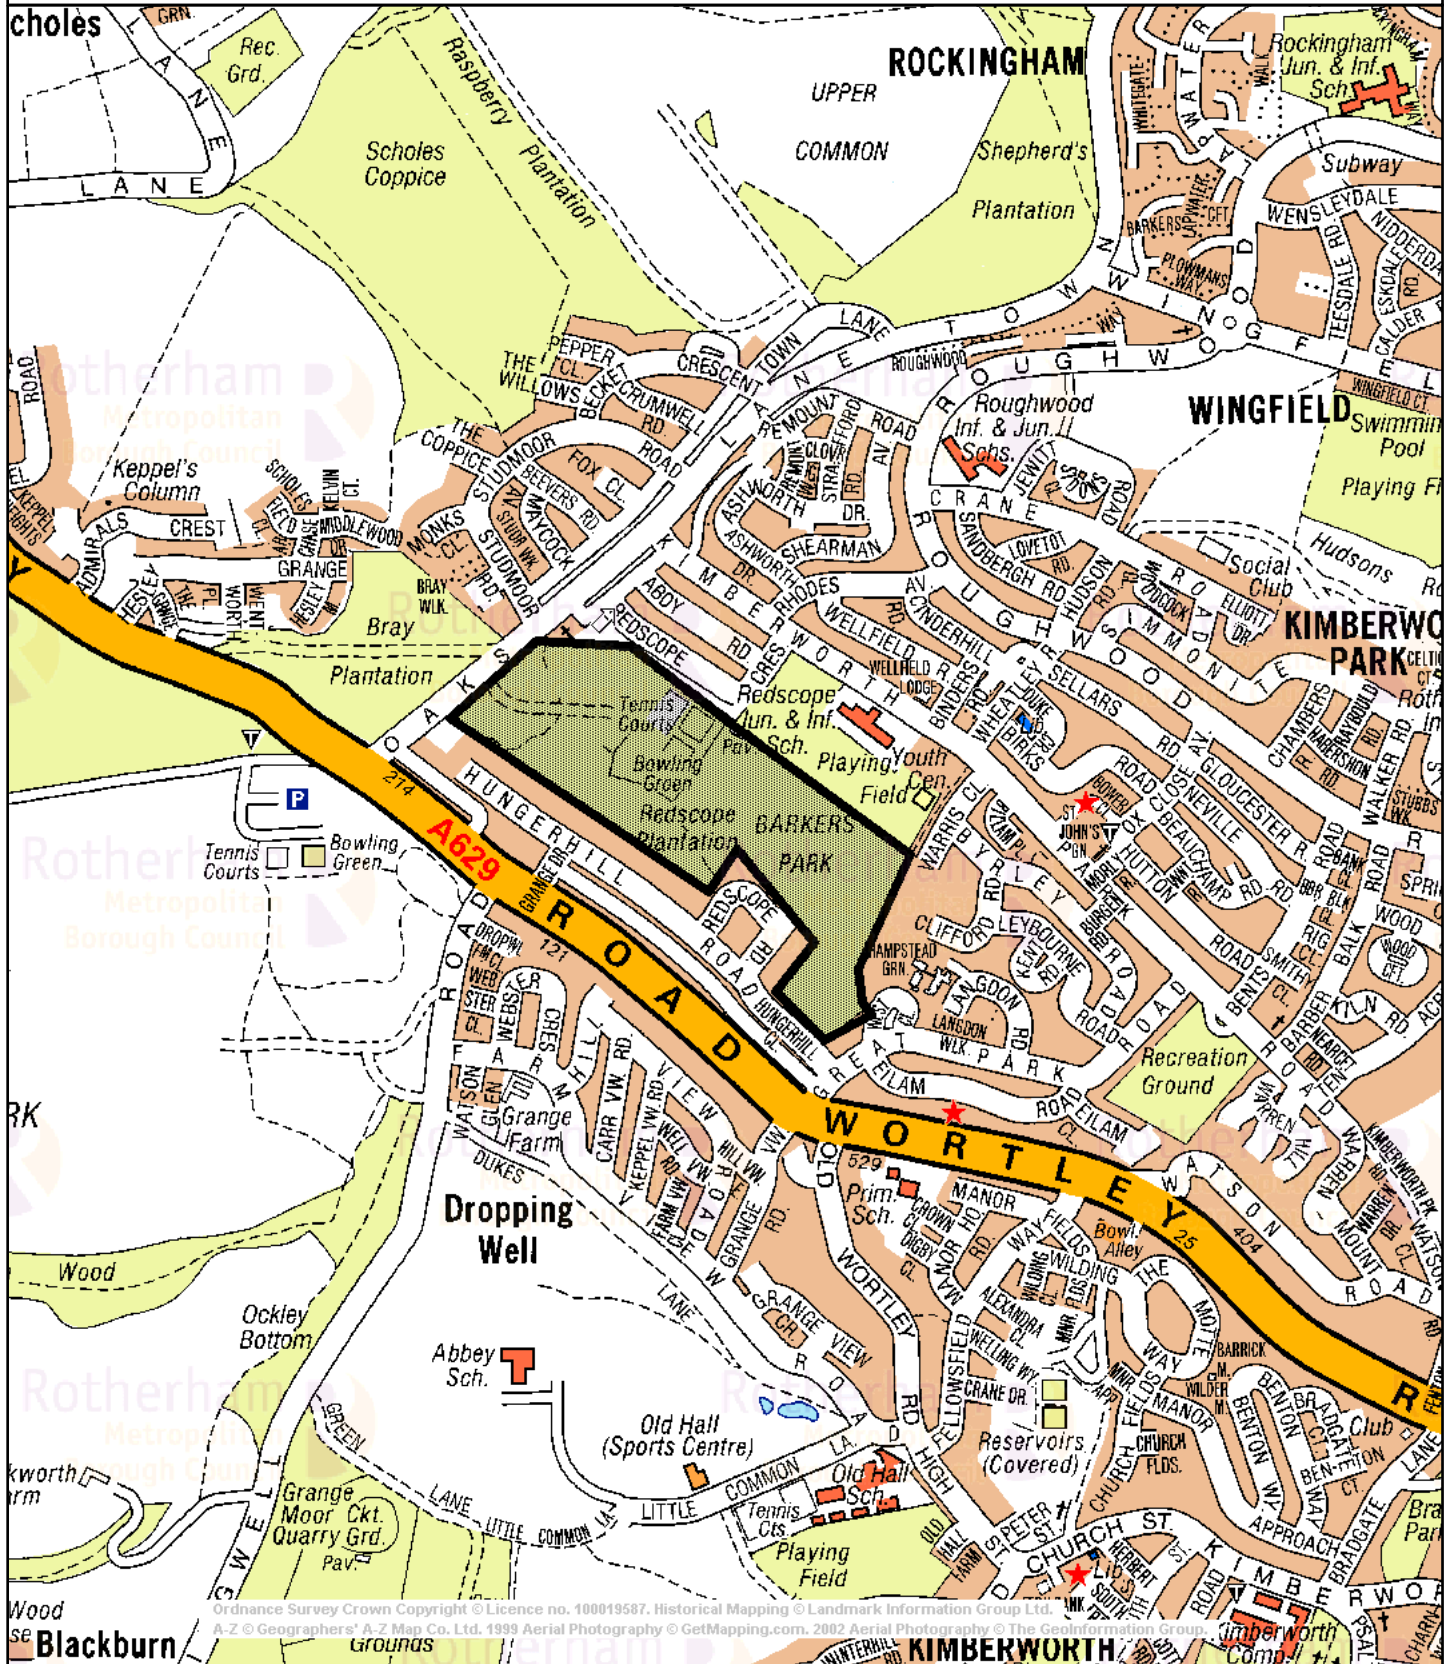

Barkers Park, S61 3LY

Ordnance Survey Crown Copyright © Licence no. 100019587. Historical Mapping © Landmark Information Group Ltd. A-Z © Geographers' A-Z Map Co. Ltd. 1999 Aerial Photography © GetMapping.com. 2002 Aerial Photography © The GeoInformation Group.

OS Maps © Crown Copyright, Rotherham MBC Licence No. 100019587
 A-Z Maps Copyright Geographers' A-Z Map Co. Ltd
 1999 Aerial Photography Copyright Getmapping plc
 2002 Aerial Photography Copyright The GeoInformation Group

Scale 1/11385 Date 19/2/2008

Centre = 439868 E 394235 N